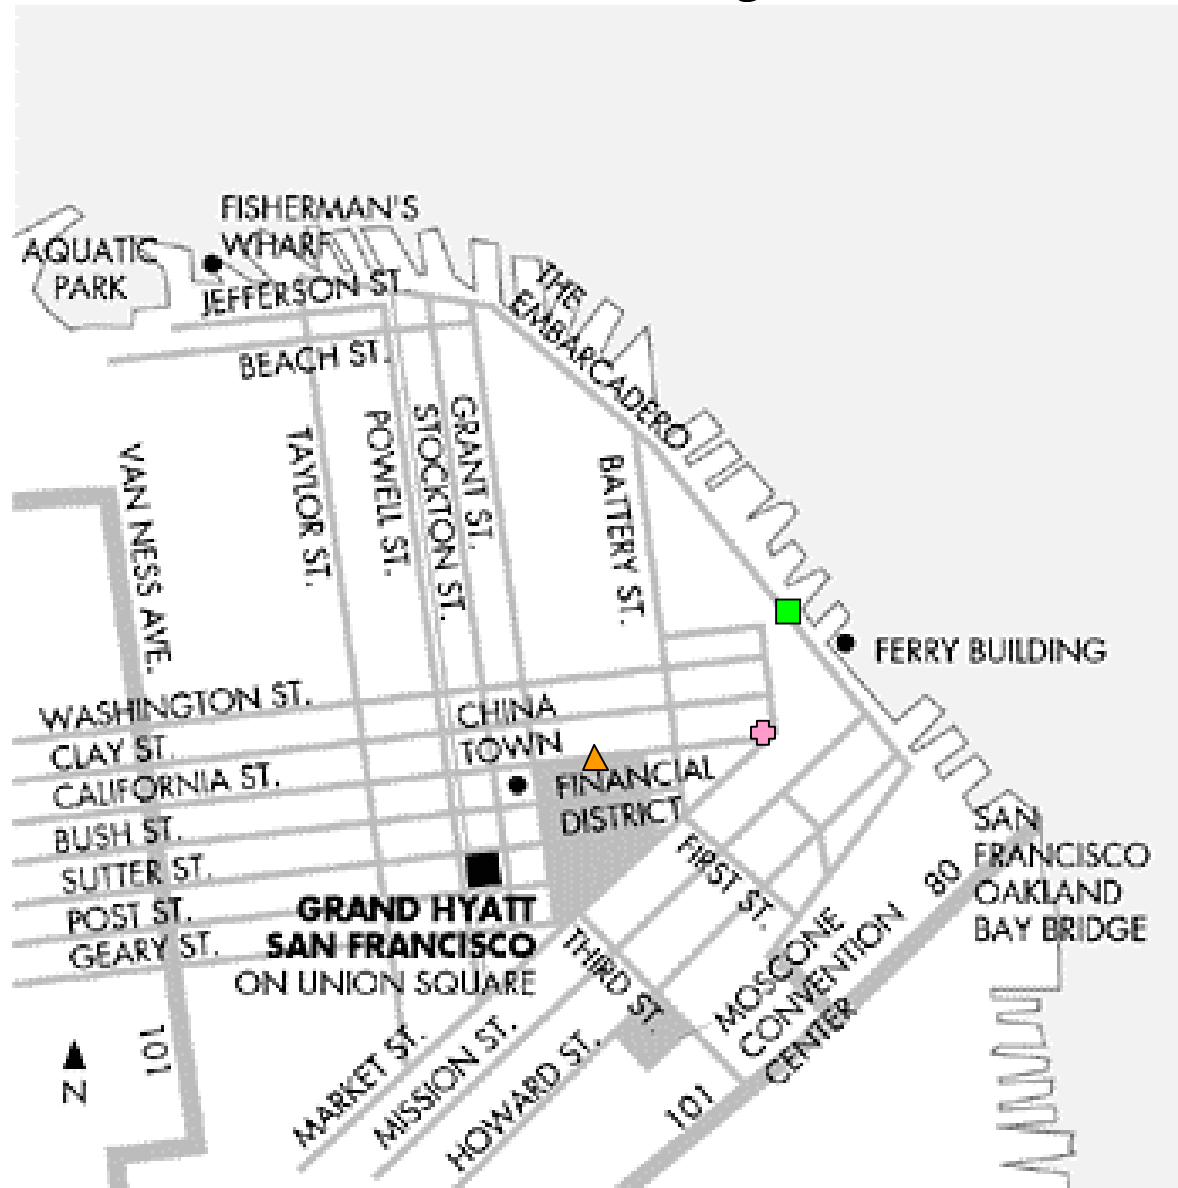

2007 NABE Annual Meeting Event Locations

Grand Hyatt Hotel
 345 Stockton Street,
 Tel: 415 398 1234

Saturday Bay Cruise
 Pier 3, on The Embarcadero
 Tel: 415-788-8866

The Carnelian Room
 Bank of America Building
 555 California Street
 52nd Floor
 Tel: 415-433-7500